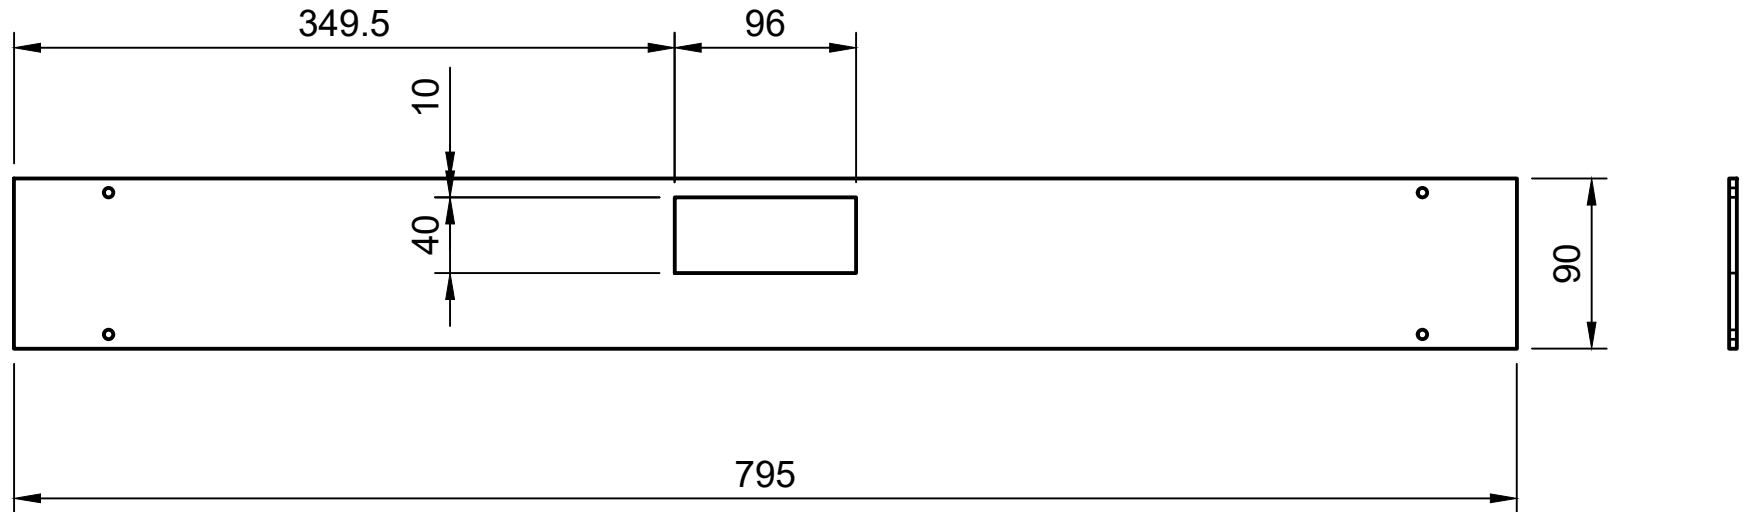

※back panelと大きさや取付
穴の位置は共通

Created by 齋藤 達志		2020/12/07		Dept. MIRS2001	
Document type 詳細設計書			Document status 初版		
Title front plate			SCALE 1:4		
MATERIAL Plastic Cardboard		How many 1	Date of issue	Sheet 1/1	